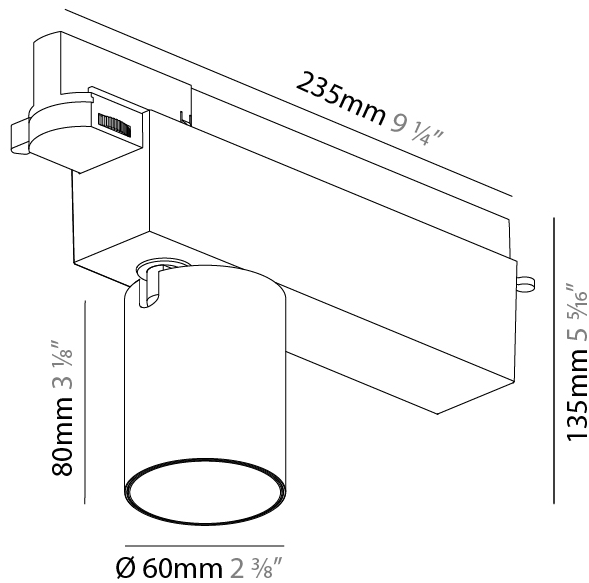

GENERAL

Series: Centriq
Subseries: Centriq 60
Brand: Prolicht
Division: Architectural
Mounting Type: Track
Mounting Location: Ceiling
Subcategory: Spots

PHYSICAL

Shape: Cylinder
Diameter (mm): 60
Diameter (in): 2 3/8
Length (mm): 235
Length (in): 9 1/4
Height (mm): 135
Height (in): 5 5/16
Light Distribution: Adjustable / Direct
Weight (kg): 0.7
Weight (lbs): 1.54
Installation Requirement: Track or profile system
Fixture Finish: SSR / BKV / CWI / CRY / HAB / UFT / ITA / RUA / FTG / MYG / LOD / PUS / FRO / FUP / KIA / POP / BLS / SPG / MEY / GOH / GUM / CHC / COM / ABZ / JAG / OBR / MOS / ROR
Fixture Material: Aluminum Die Cast

ELECTRICAL

Lamp Type: LED (Zhaga Standard)
Input Wattage (W): 12 / 15
Total Output Wattage (W): 10.8 / 13.5
Dimming: Tri-Mode (Non-Dimming and Phase Dimming (120Vac only) and 0-10V Dimming)
Driver Included: Yes
Driver Location: Integrated
Driver Type: Constant Current - Universal
Driver Class: Class 2
Input Voltage (V): 120 - 277
Constant Current (MA): 350

LED

Number of LEDs: 1
Color Temperature (°K): 2700 / 3000 / 3500 / 4000
Max. Delivered Lumen (lm): 520 / 580 / 627 / 640
Nominal Lumen (lm): 960 / 1070 / 1156 / 1180
CRI: >90 CRI
Lamp Life (hrs): 50000
Upon Request: Special Color Temperature Special Led

OPTICAL

Beam Angle: 8
Adjustability: Rotational 340°; Tilt 90°
Upon Request: Special Beam Angles

RATINGS AND CERTIFICATIONS

Certified By: Certified for North American Standards
IP rating: IP20