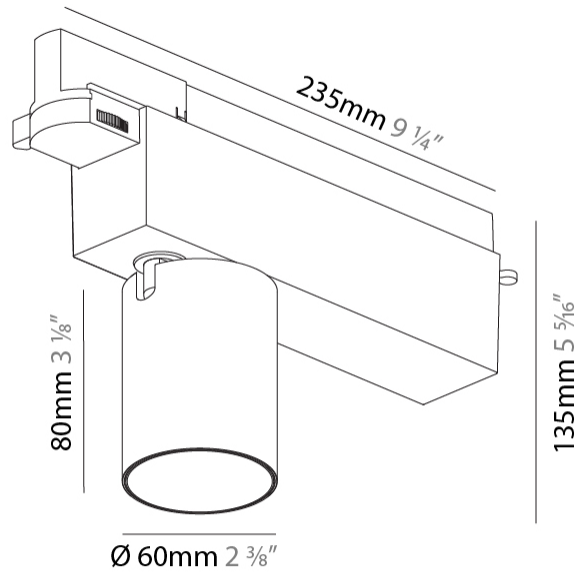

GENERAL

Series: Centriq
 Subseries: Centriq 60
 Brand: Prolicht
 Division: Architectural
 Mounting Type: Track
 Mounting Location: Ceiling
 Subcategory: Spots

PHYSICAL

Shape: Cylinder
 Diameter (mm): 60
 Diameter (in): 2 3/8
 Length (mm): 235
 Length (in): 9 1/4
 Height (mm): 135
 Height (in): 5 5/16
 Light Distribution: Adjustable / Direct
 Weight (kg): 0.897
 Weight (lbs): 1.977
 Installation Requirement: Track or profile system
 Fixture Finish: SSR / BKV / CWI / CRY / HAB / UFT / ITA / RUA / FTG / MYG / LOD / PUS / FRO / FUP / KIA / POP / BLS / SPG / MEY / GOH / GUM / CHC / COM / ABZ / JAG / OBR / MOS / ROR
 Fixture Material: Aluminum

OPTICAL

Reflector: 20 / 40 / 60
 Adjustability: Rotational 340°; Tilt 90°
 Upon Request: Special Beam Angles

RATINGS AND CERTIFICATIONS

Certified By: Certified for North American Standards
 IP rating: IP20

GENERAL

Series: Centriq
 Subseries: Centriq 60
 Brand: Prolicht
 Division: Architectural
 Mounting Type: Track
 Mounting Location: Ceiling
 Subcategory: Spots

PHYSICAL

Shape: Cylinder
 Diameter (mm): 60
 Diameter (in): 2 3/8
 Length (mm): 235
 Length (in): 9 1/4
 Height (mm): 135
 Height (in): 5 5/16
 Light Distribution: Adjustable / Direct
 Weight (kg): 0.7
 Weight (lbs): 1.54
 Installation Requirement: Track or profile system
 Fixture Finish: SSR / BKV / CWI / CRY / HAB / UFT / ITA / RUA / FTG / MYG / LOD / PUS / FRO / FUP / KIA / POP / BLS / SPG / MEY / GOH / GUM / CHC / COM / ABZ / JAG / OBR / MOS / ROR
 Fixture Material: Aluminum Die Cast